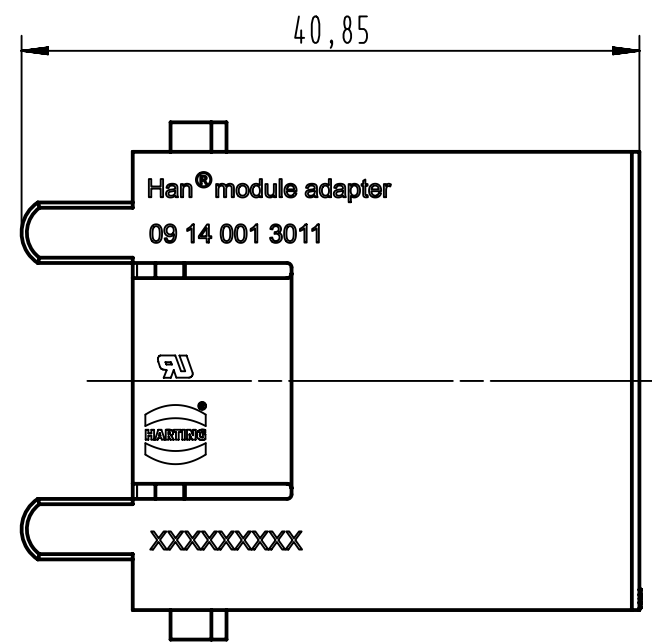

1 2 3 4 5 6

A

B

C

D

 All Dimensions in mm Original Size DIN A4	Scale	Free size tol.			Ref.
	2:1				Sub.
 All rights reserved Department EL PD - DE	Created by	Inspected by	Standardisation	Date	State
	HOLLERT	BERGHORN	SCHMIDTM	2013-03-19	Final Release
HARTING Electric GmbH & Co. KG D-32339 Espelkamp	Title				Doc-Key / ECM-Nr.
	Han module adapter, male				100512327/UGD/001/B 500000060095
Type		Number		Rev.	Page
TB		09 14 001 3011		B	1/1