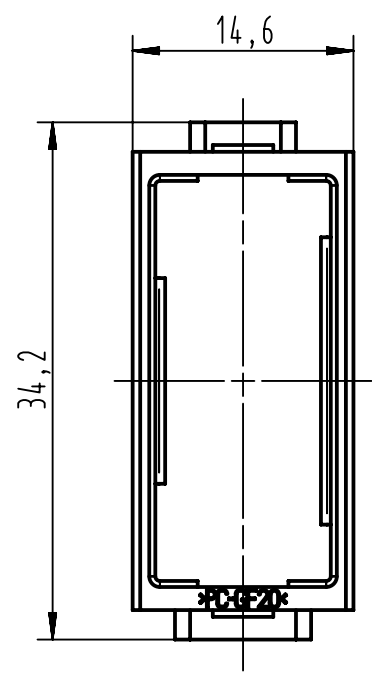

1 2 3 4 5 6

A

B

C

D

 All Dimensions in mm Original Size DIN A4	Scale	Free size tol.			Ref.
	2:1				Sub.
 All rights reserved Department EL PD - DE	Created by	Inspected by	Standardisation	Date	State
	HOLLERT	BERGHORN	SCHMIDTM	2013-03-19	Final Release
HARTING Electric GmbH & Co. KG D-32339 Espelkamp	Title				Doc-Key / ECM-Nr.
	Han module adapter, male				100512327/UGD/001/B 500000060095
Type		Number		Rev.	Page
TB		09 14 001 3011		B	1/1