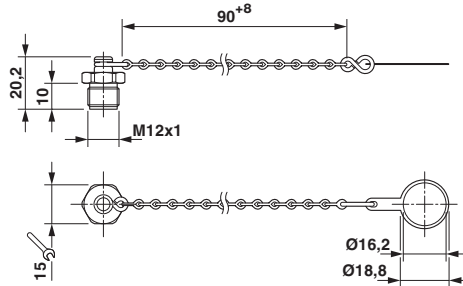

M12 sealing cap made of metal, with fixing chain for unused M12 socket plugs, including 16.0 mm fastening eye

### Key Commercial Data

Packing unit	1 STK
Weight per Piece (excluding packing)	20.0 g
Custom tariff number	74199990
Country of origin	Germany

### Technical data

Product type	Protective cap
Color	nickel-plated

# Sealing cap - PROT-M12 MS-M-CHAIN - 1414147

Dimensional drawing

Dimensional drawing