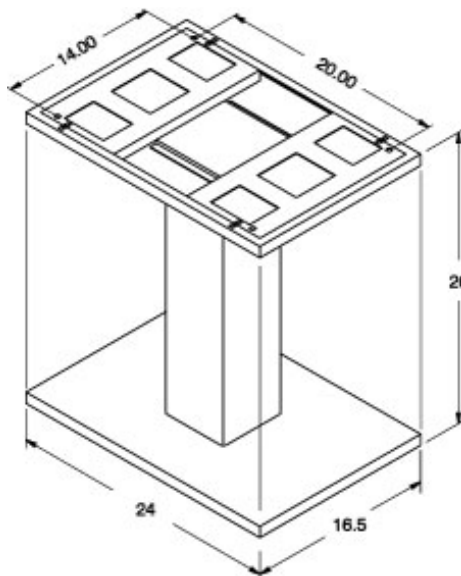

Pedestal *S2CP Series*

- Maintains NEMA rating of system.
- Formed 14 gauge steel.
- Also offered with formed 14 gauge stainless steel.
- Stiffeners added for solid stability.
- Open top and bottom provides an unobstructed wireway for pull through cabling.
- Can be mounted directly on floor or on a plinth.
- Available in light gray and stainless steel.