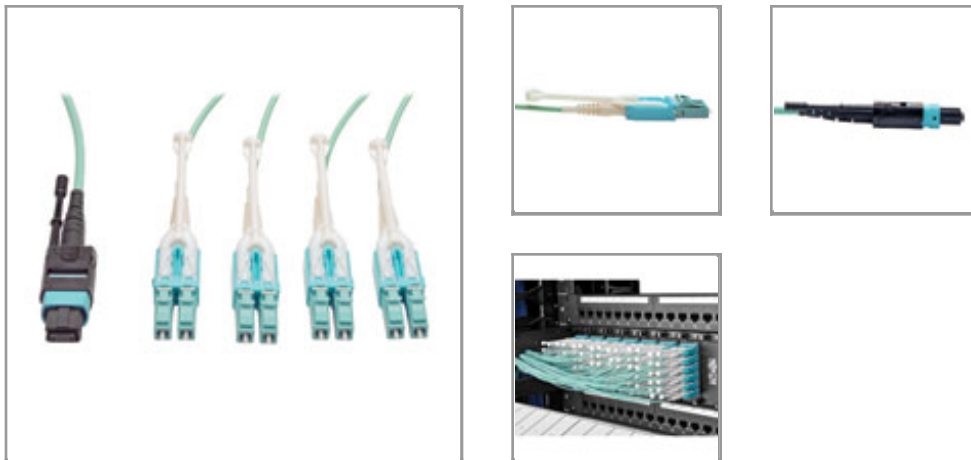

## MTP/MPO Fan-out Cable with Push/Pull Tab Connectors, MTP/MPO to 8xLC, 40GbE, 40GBASE-SR4, OM3 Plenum-rated - Aqua, 1M (3.28-ft.)

MODEL NUMBER: **N844-01M-8LC-PT**

### Description

Tripp Lite's Premium MPO/MTP Multi-Fiber cabling system is ideally suited for a high density environment that demands space saving and reduced cable management solutions. MPO/MTP fan-outs support various connections from multi-fiber to single-fiber out. N844-xxM-8LC-P cables utilize 8 fibers to fully transmit 40GBASE-SR, 4 fibers in each direction transmitting at 10Gbps. It includes push/pull tab connectors for maximum accessibility; install or remove the cable with one hand without needing additional tools. Its slim, uniboot design provides space savings, while its premium-grade ceramic ferrules are designed for 10GbE and faster applications. Backward compatible with existing 50/125 fiber. Plenum rated jacket.

### Features

- MTP / MPO to 8 x LC Fan-out Cable
- Push/Pull tab connectors offer maximum accessibility in high density installations; install / remove with one hand without needing additional tools
- Slim uniboot design saves space and makes cables easier to manage
- Premium-grade ceramic ferrule designed specifically for 10GbE and faster applications
- Sturdy plastic housing for long-lasting durability
- OM3, 40GbE rated, 40GBASE-SR4
- Backward compatible with existing 50/125 fiber
- Plenum rated jacket

### Highlights

- MTP / MPO to 8 x LC Fan-out Cable
- Push/Pull tab connectors offer maximum accessibility in high density installations; install / remove with one hand without needing additional tools
- Slim uniboot design saves space and makes cables easier to manage
- Premium-grade ceramic ferrule designed specifically for 10GbE and faster applications
- Sturdy plastic housing for long-lasting durability
- OM3, 40GbE rated, 40GBASE-SR4
- Backward compatible with existing 50/125 fiber
- Plenum rated jacket