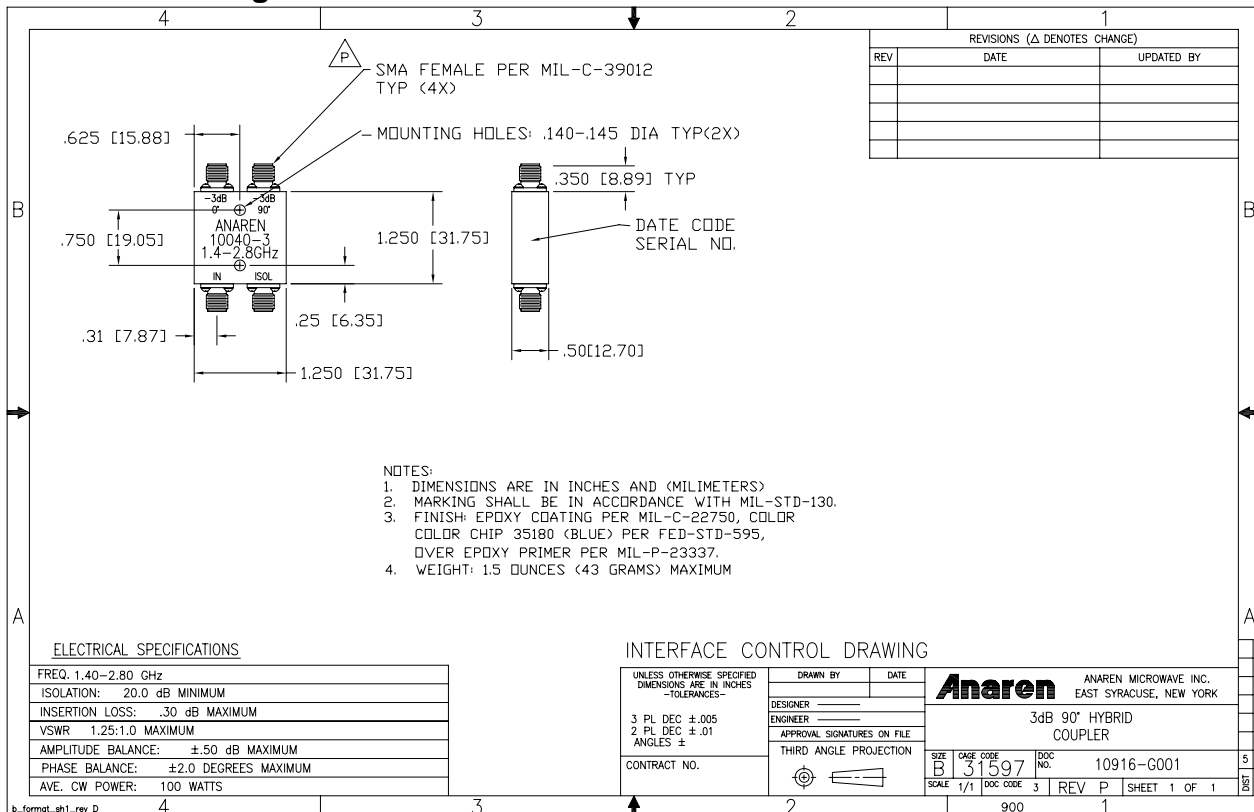

#### Features

- Military Grade
- 1.4 – 2.8 GHz
- 2-Way power Split
- Quadrature
- Connectors Per MIL-C-39012
- Rugged Aluminum Housing
- Low VSWR
- Meets MIL-E-5400 Class 3 Requirements

#### Outline Drawing

Electrical and Mechanical Specifications subject to change without notice.

Typical Test Data Plots

USA/Canada: (315) 432-8909  
 Toll Free: (800) 411-6596  
 Europe: +44 2392-232392

### Typical Test Data Plots