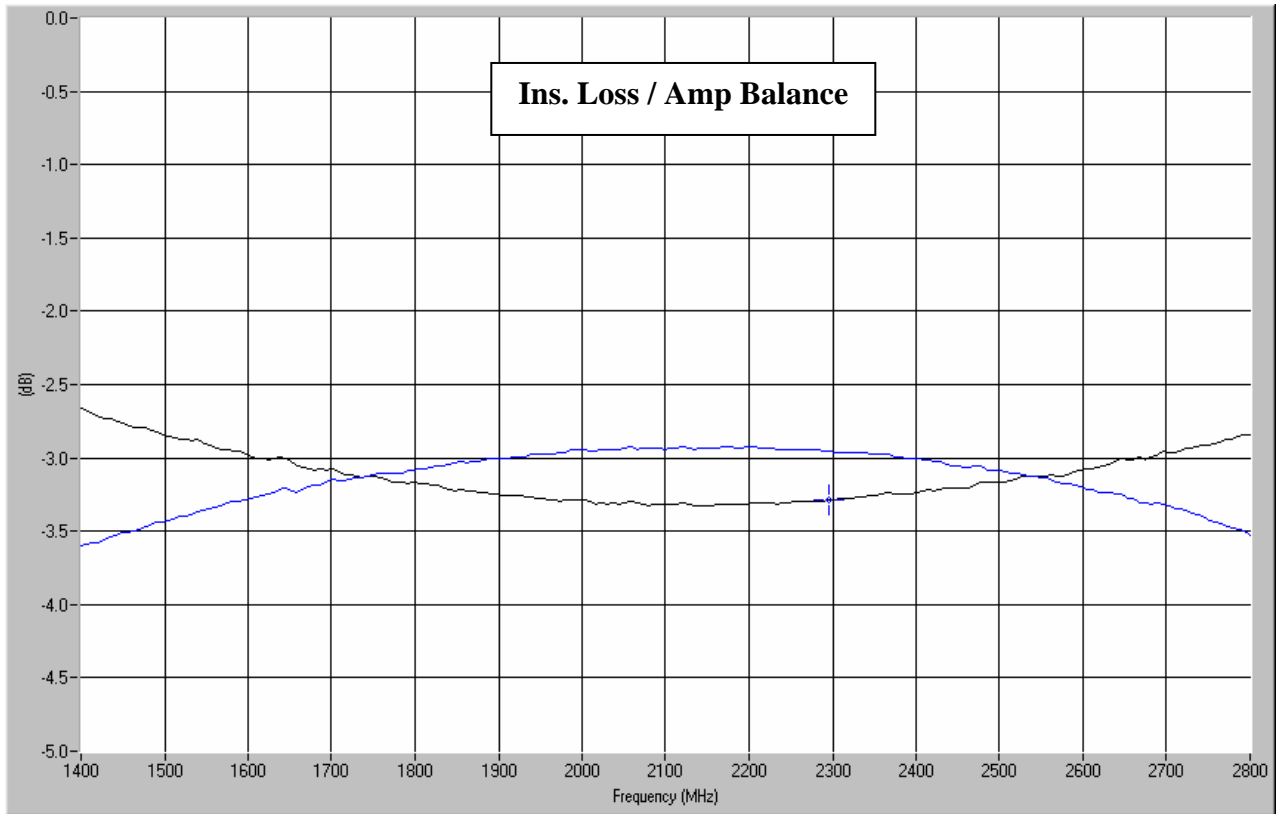

Typical Test Data Plots

USA/Canada: (315) 432-8909
Toll Free: (800) 411-6596
Europe: +44 2392-232392