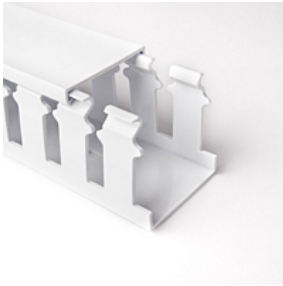

181-15107

Article Number: 181-15107

Description: Slotted Cable and Wiring Duct, 1.5" x 1", Non-Adhesive, PVC, White, 120 ft/carton

Base Data	
Local Order Number	181-15107
Type	SL1.5X1
Color	White (WH)
Features and Benefits	<ul style="list-style-type: none"> • Strong fingers prevent unwanted breaking. • Fingers are easily deflected outward, allowing ready positioning of the wires within the slotted wall duct. • Restricted opening prevents unintended removal of wires and permits any individual wire to be traced without disconnection.
Quantity Per	carton
Product Description	Pro-Duct slotted wall wiring duct features break-away fingers which provide additional access for wire leads. Each section of the duct is provided with two score lines. The upper score line is used to break away fingers when a wider opening is required. The lower score line allows the sidewall to be smoothly cut for joints and "T's".
Technical Description	Non-Adhesive
Short Description	Slotted Cable and Wiring Duct, 1.5" x 1", Non-Adhesive, PVC, White, 120 ft/carton
Product Dimensions	
Length L (Imperial)	6.0ft
Length L (Metric)	1.83m
Width W (Imperial)	1.5"
Width W (Metric)	38.1mm
Width W2 (Imperial)	1.5"
Width W2 (Metric)	38.1mm
Width W3 (Imperial)	0.4"
Width W3 (Metric)	10.2mm
Width W4 (imperial)	1.0"
Width W4 (metric)	25.4mm
Width W5 (imperial)	0.75"
Width W5 (metric)	19.1mm

181-15107

HellermannTyton

Product Dimensions	Height H (Imperial)	1.06"
	Height H (Metric)	26.9mm
	Mounting Hole Centers (Imperial)	4.0"
Material and Specifications		
	Material	Polyvinylchloride (PVC)
	Material Shortcut	PVC
	Flammability	self-extinguishing
	Operating Temperature	+122°F (+50°C)
	ROHS Compliant	Yes
	Certification/Specification	CSA
	UL Recognized (US)	Yes
Logistic and Packaging		
	Package Quantity (Imperial)	120ft
	Package Quantity (Metric)	36.6m
	Customs Number(Schedule B)	3925900000