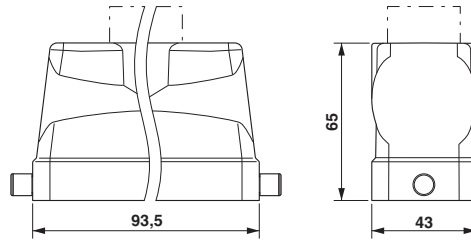

Technical data

Dimensions

Height	65 mm
Width	43 mm
Length	94 mm

Ambient conditions

Schutzart Gehäuse (IP)	IP65
Ambient temperature (operation)	-40 °C ... 125 °C

General

Note	For contact inserts HC-B16, BB32, D40, DD72, HS6, M, K
Design	B16
Housing type	Sleeve housings
Locking type	for single locking latch
No. of cable exits	1
Cable exit	Straight
Screw connection	None
Type of the screw connection	1x M25
Housing material	Aluminum die-cast

Metal screw connection up to 5 bar, thread length: 7 mm, cable diameter: 14 - 21 mm, WAF 34, screw connection: M25

Cable gland - HC-M-KV-M25(1ASI) - 1584020

Metal screw connection for an AS-Interface flat-ribbon conductor, thread type M25

Multiple screw connection

Cable gland - HC-M-KV-M25(1X10/1X11) - 1580228

Special cable screw connection M25, brass nickel-plated, grommet with 10 mm and 11 mm holes

Drawings

Housing - HC-B 16-TFL-N-O1STM25G - 1460100

Dimensioned drawing

Dimensional drawing