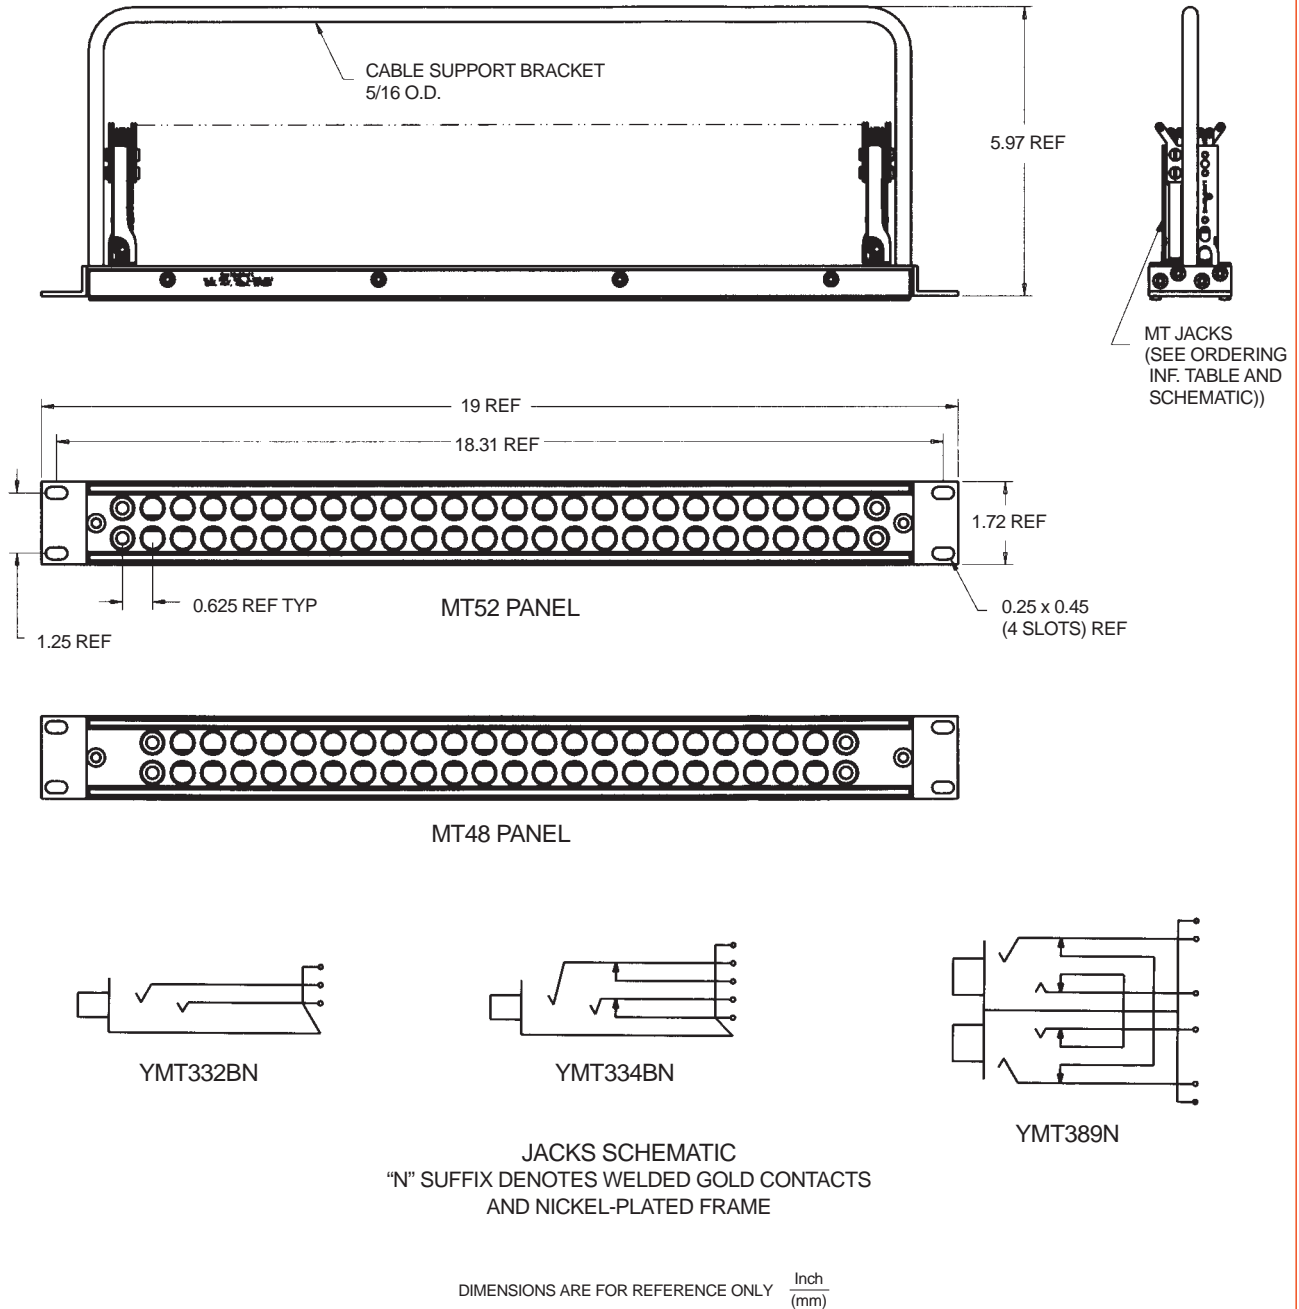

Switchcraft®

Switchcraft, Inc. is a major manufacturer of a broad line of electronic/electromechanical components for the audio/video, telecommunication, data communication, computer, medical, military, appliance, transportation and instrumentation markets.

SWITCHCRAFT, INC.
5555 NORTH ELSTON AVENUE
CHICAGO, IL 60630
FAX: (773) 792-2129
www.switchcraft.com
Switchcraft® — Consistently Excellent Since 1946^{SM}

Switchcraft®

We reserve the right to change prices, specifications and/or part numbers contained herein when circumstances make it necessary.